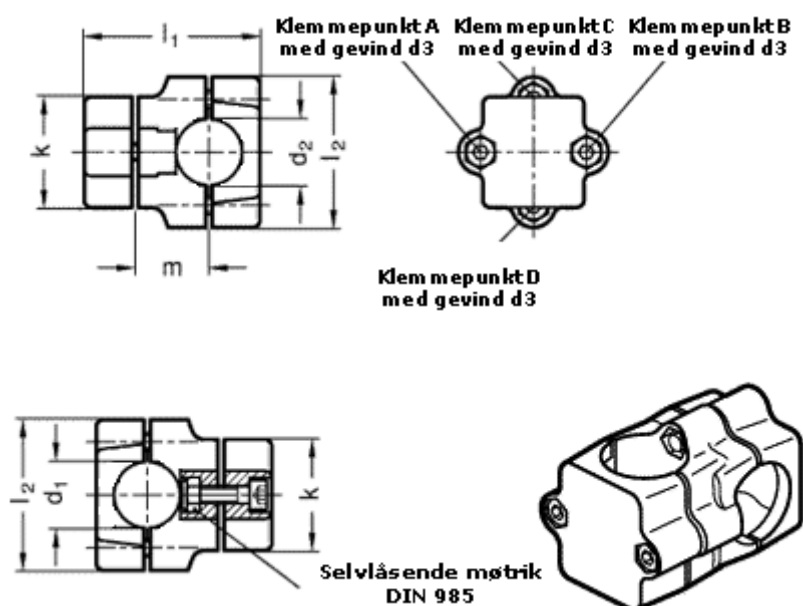

Article number: 20134B42B42762SW
Description: E+G Two-way Connector
GN134-B42-B42-76-2-SW

Measures

Adjustable clamp lever = GN 911-M10-55 have to be ordred separately

d1	= 42
d2	= 42
d3	= M10
k	= 76
l1	= 125.0
l2	= 98
m	= 55.0